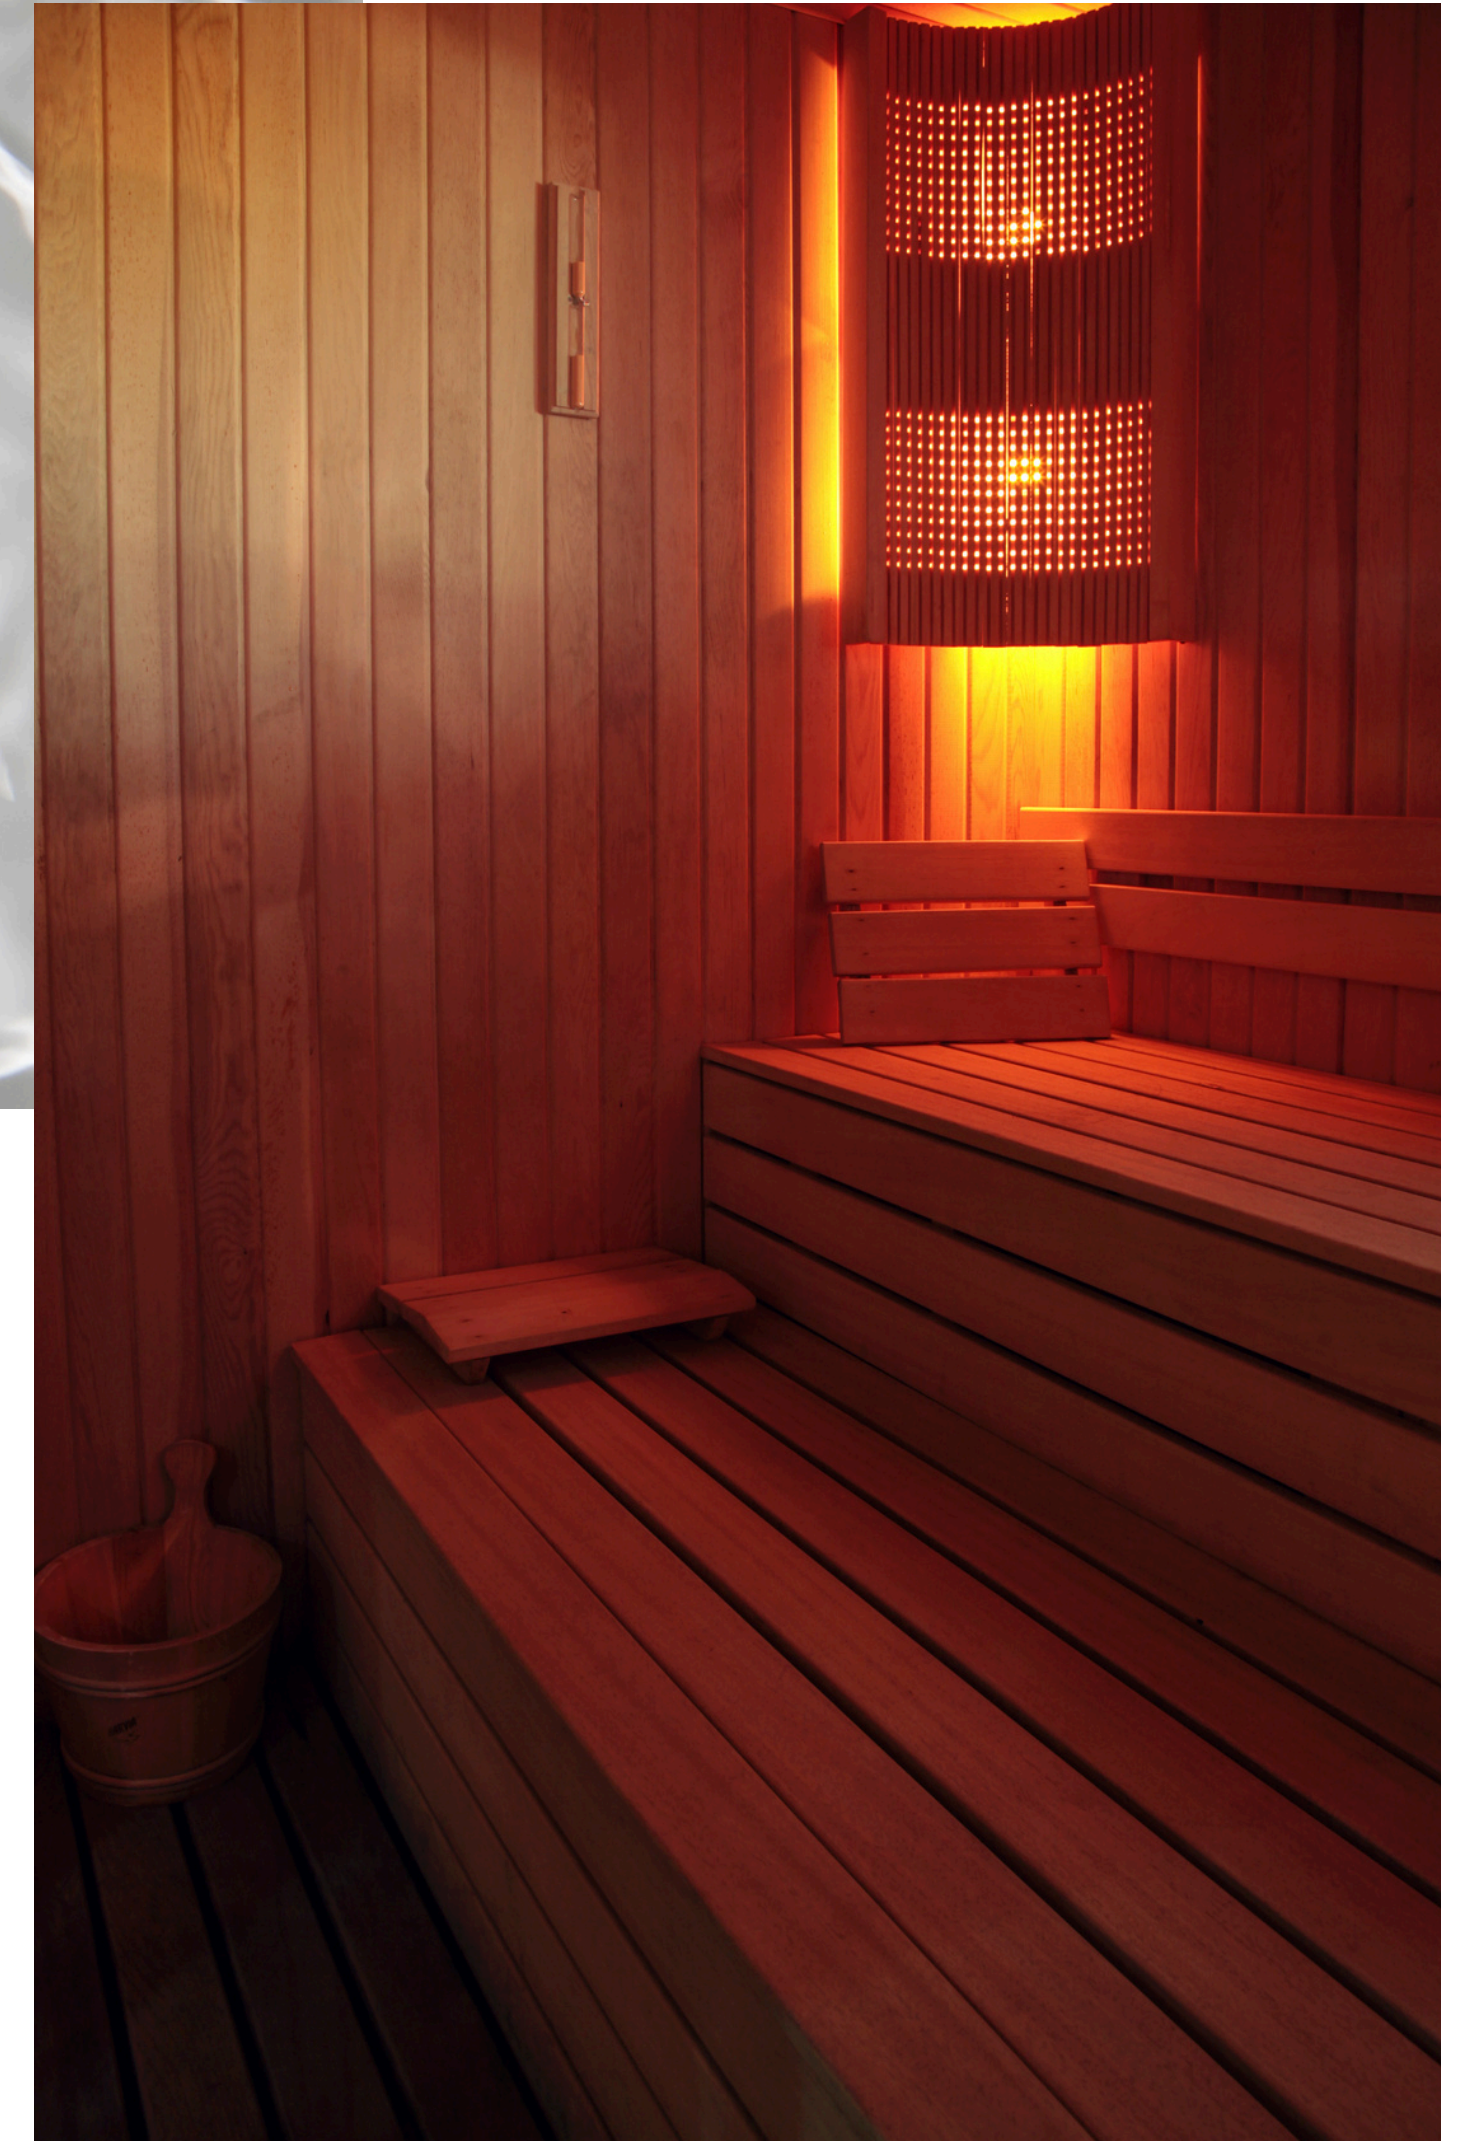

An Unparalleled Destination

Serene Cove, a prestigious development, encompasses 23,781 square meters of extraordinary elegance. With its panoramic mountain and sea views, lush green surroundings, and thoughtful landscaping, it stands as an unparalleled sanctuary, offering a limited number of exclusive residences and expansive plots.

Select your dream home from our thoughtfully crafted range, featuring 3 to 4-bedroom villas. For those seeking added indulgence, explore our larger villas with basements, offering luxurious amenities such as Sauna, Turkish Hammam, Steam Shower, and a dedicated Theatre room—all meticulously designed to fulfill your every desire."