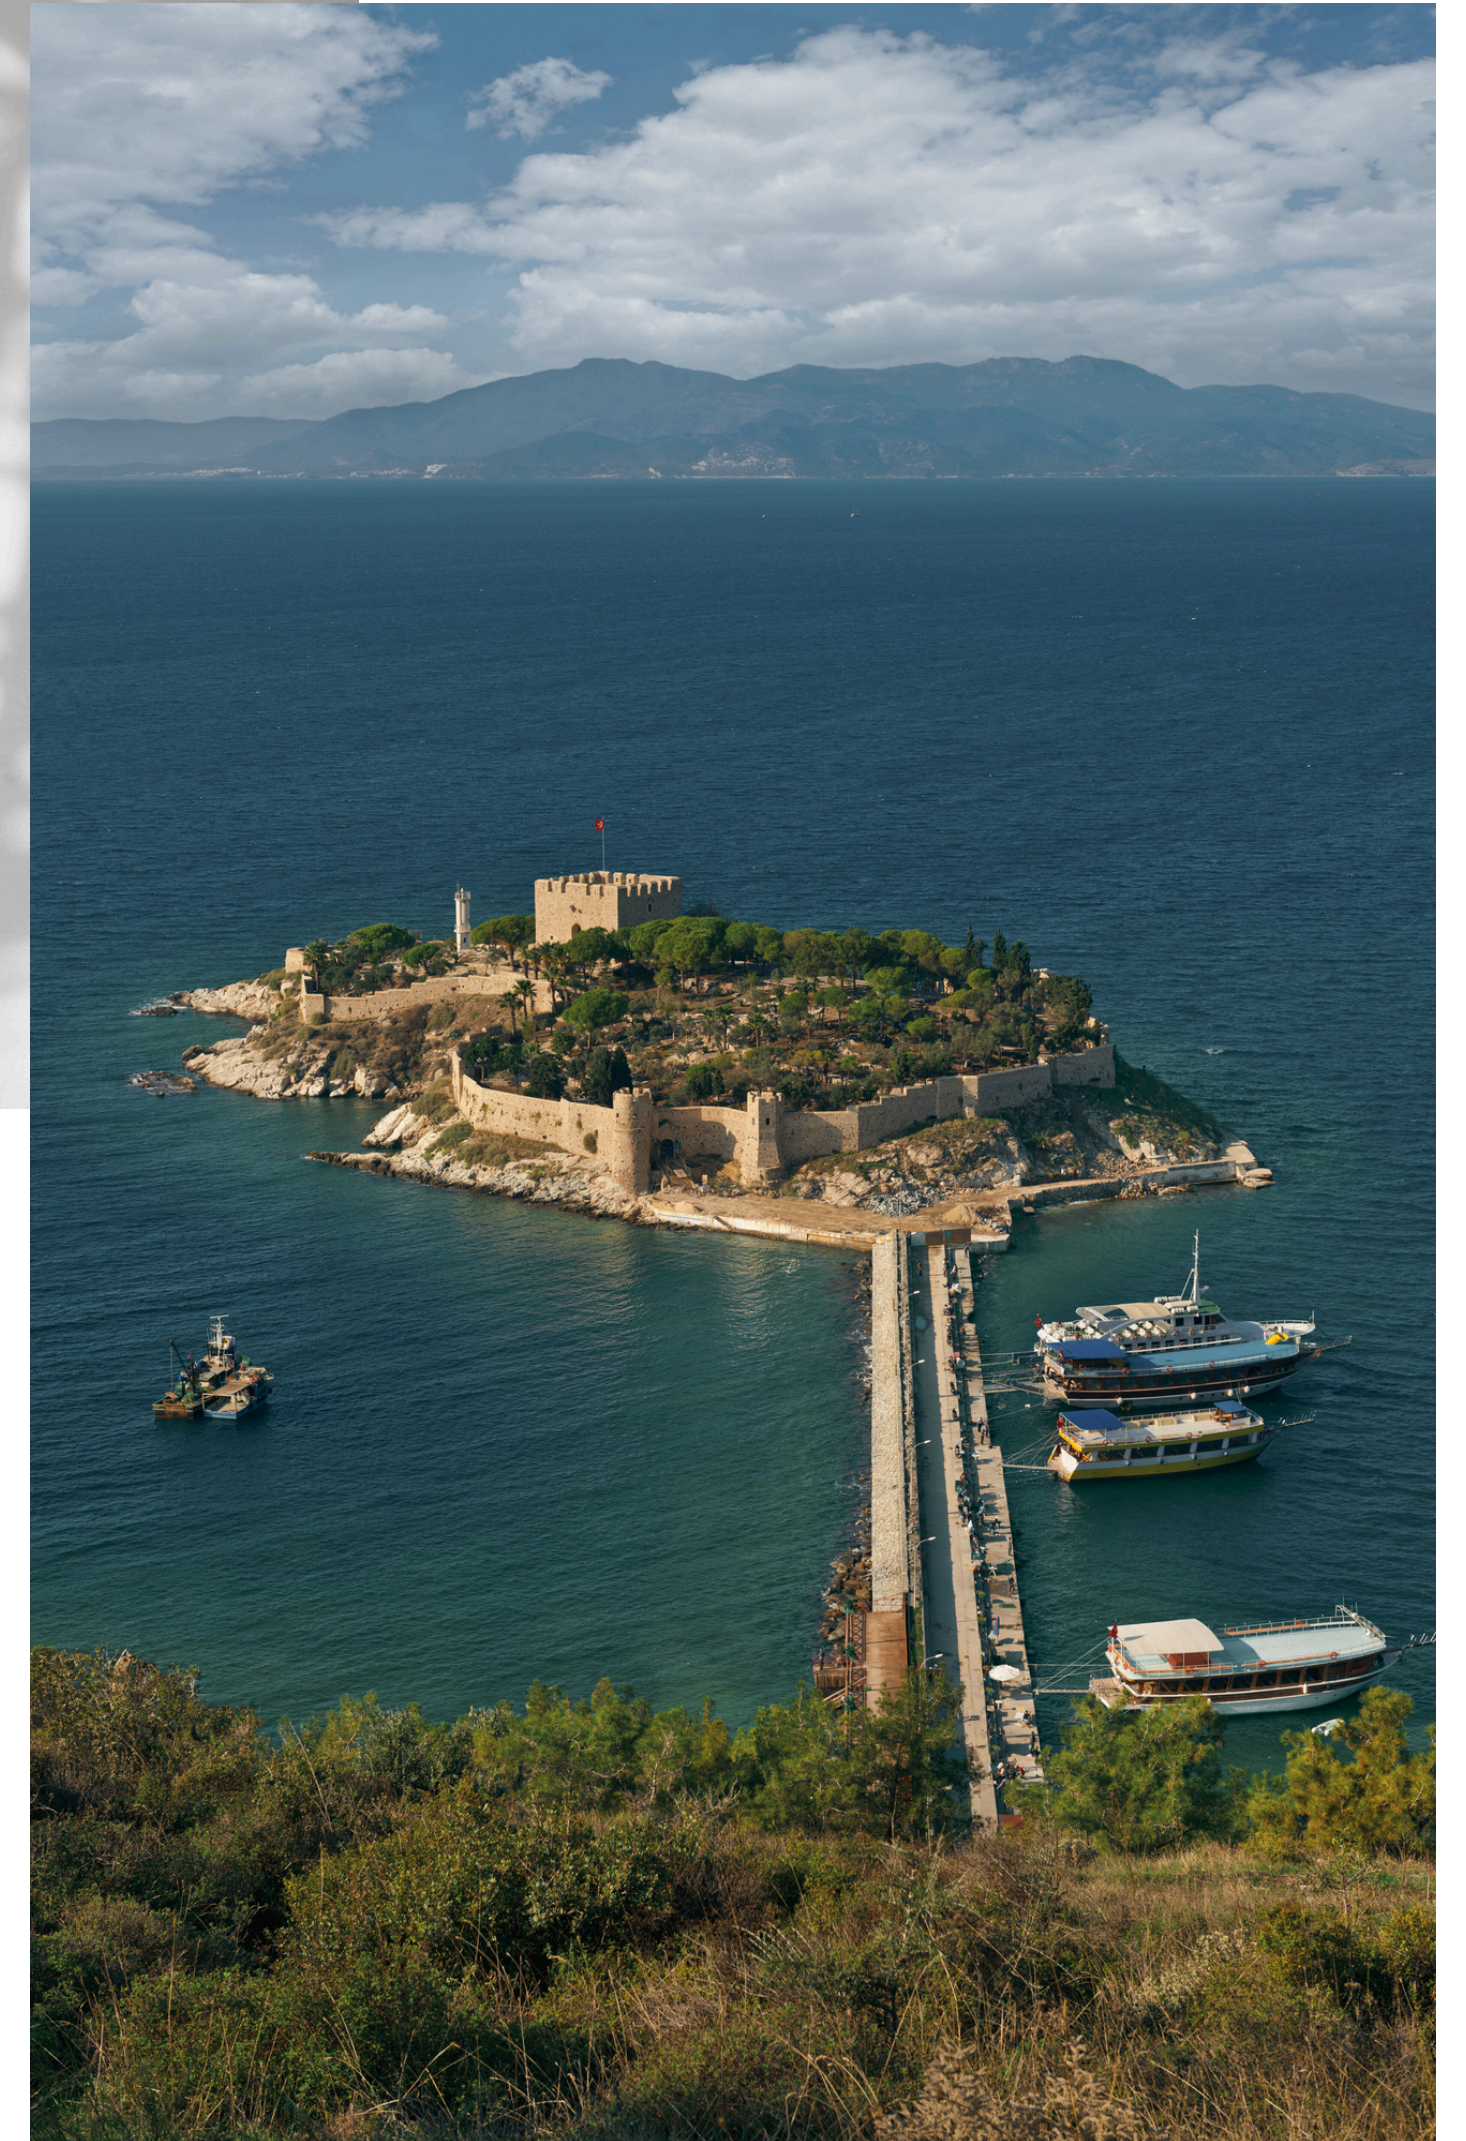

Responsible Elegance Living

Serene Cove, nestled in the breathtaking landscapes of Kusadasi, exemplifies the elevated environmental standards that discerning buyers anticipate. Here, pioneering technology, innovative design, and sustainable practices converge to shape one of Kusadasi's most eco-conscious and luxurious communities.