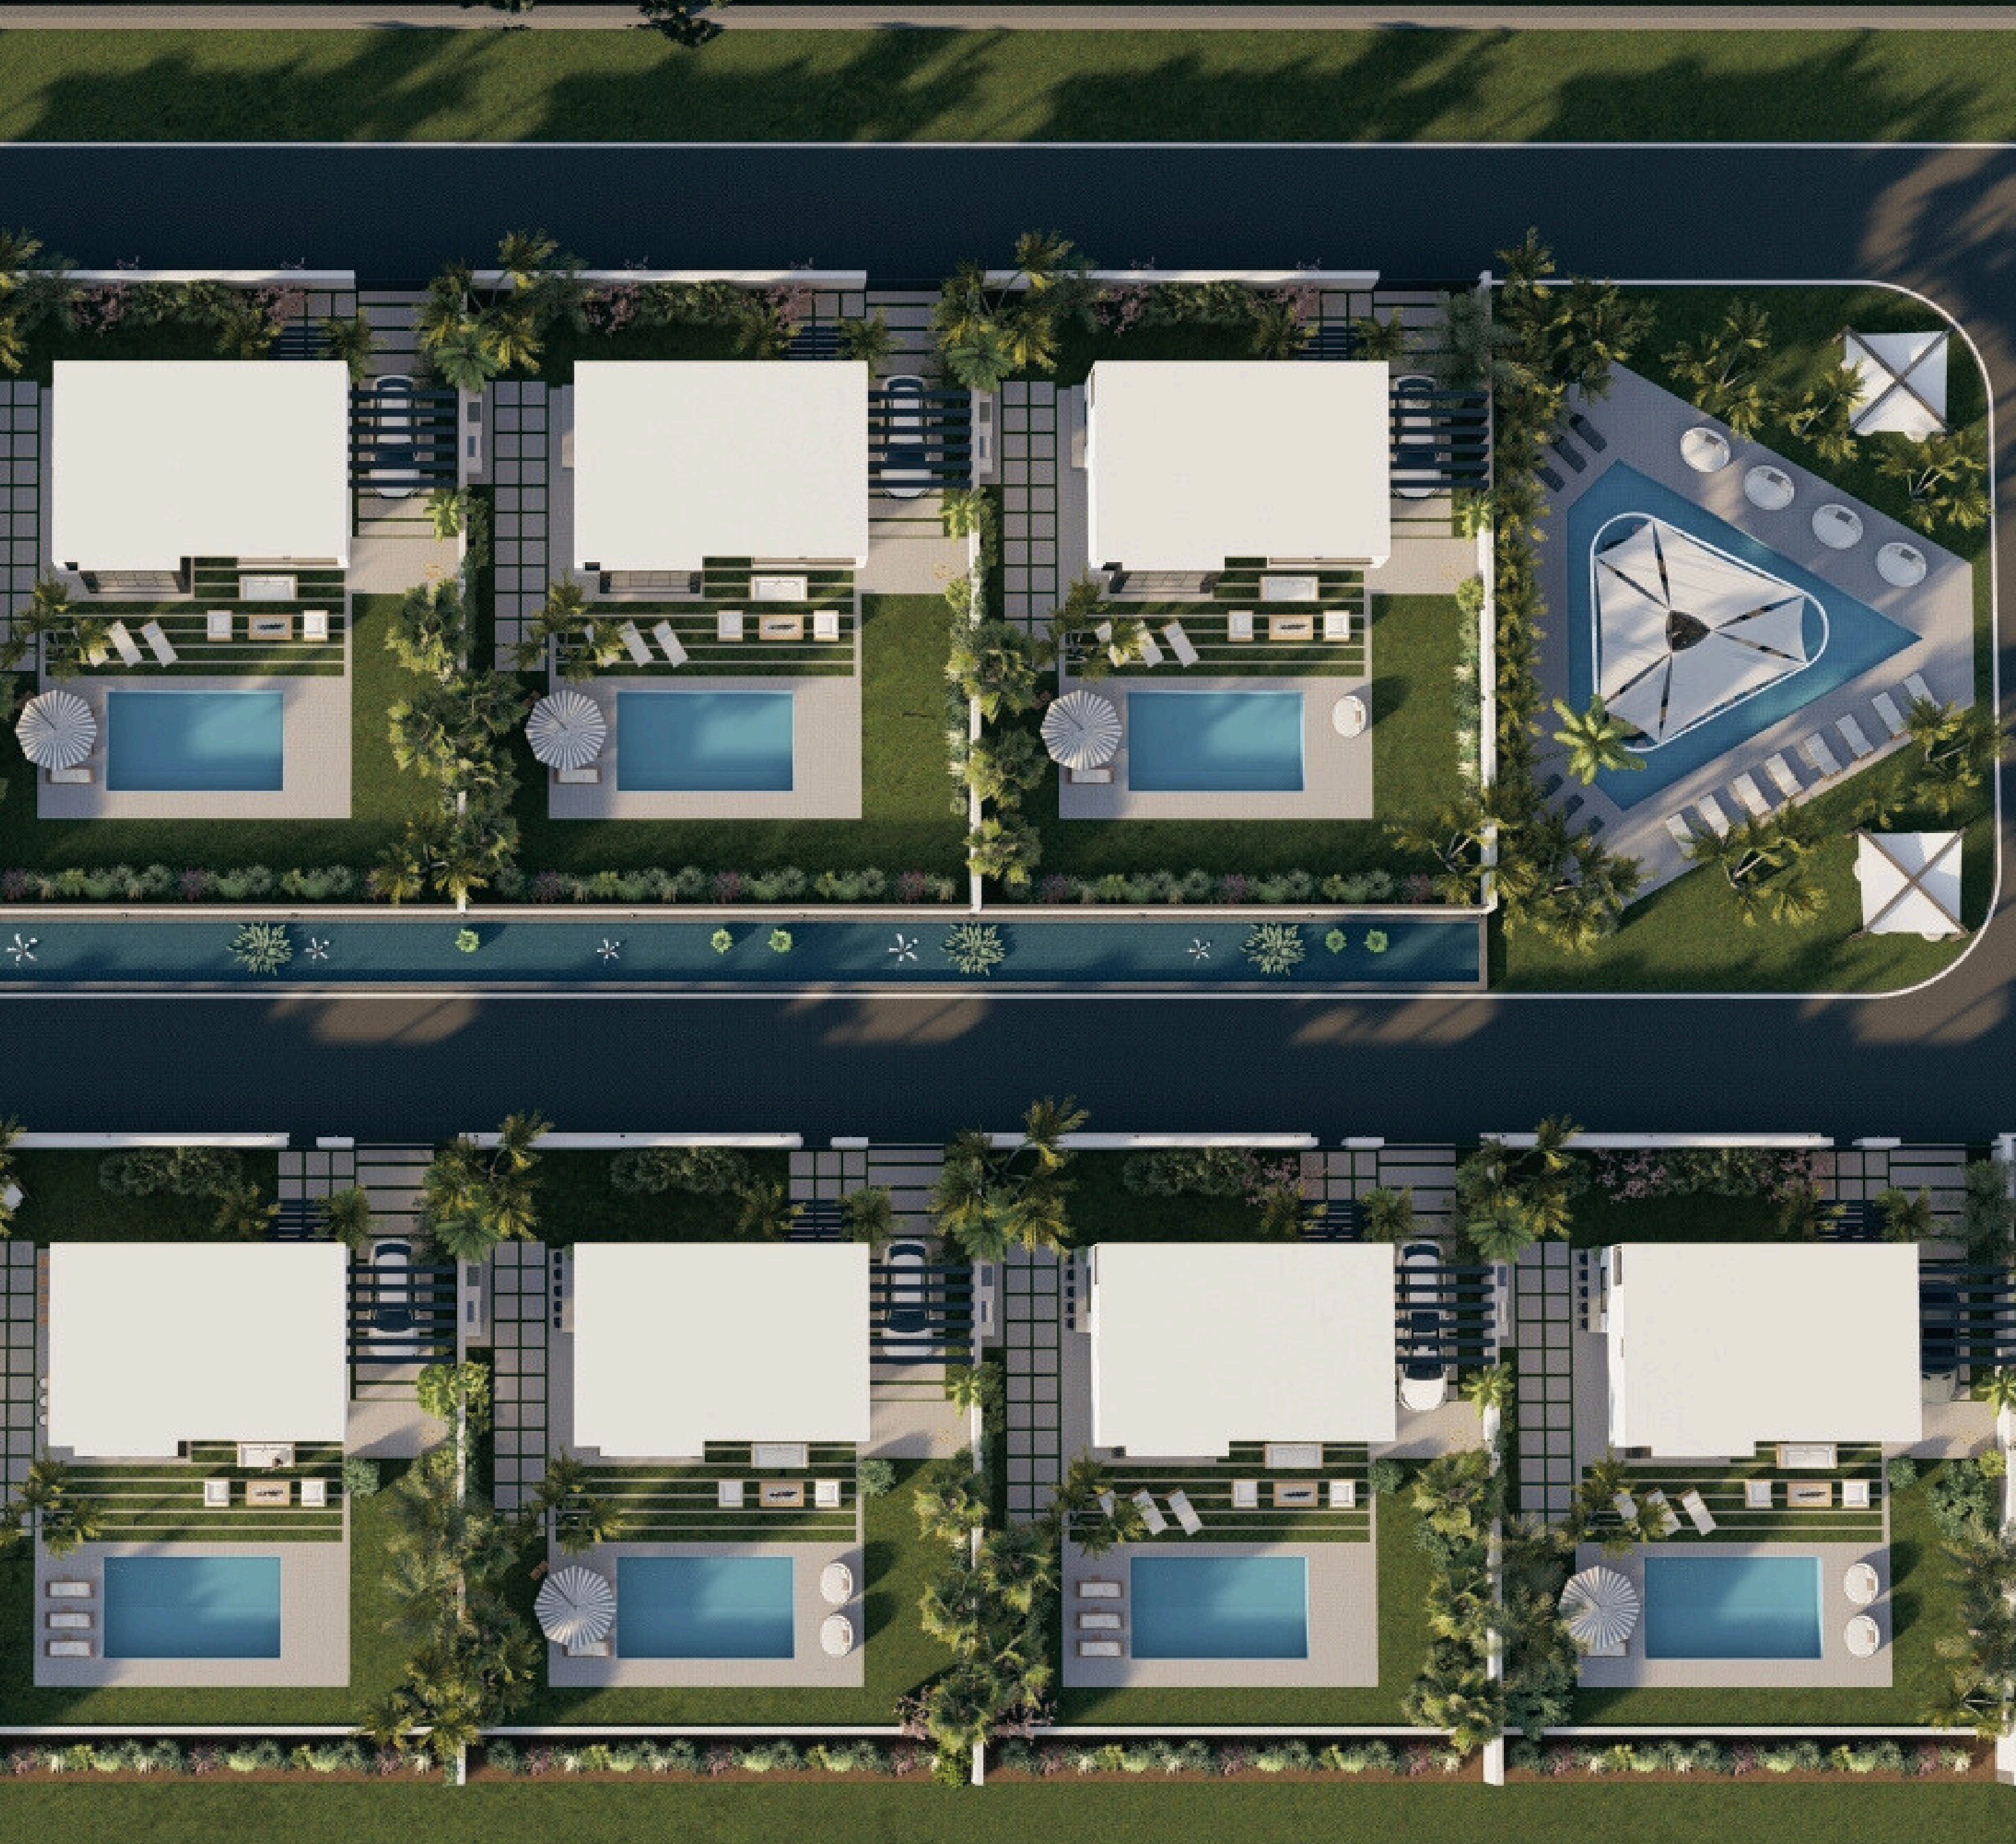

Embrace the Present, Live Life Fully

Serene Cove, your haven for cultivating well-being, daily marvels of nature, and serene peace with utmost privacy, all complemented by unmatched amenities.